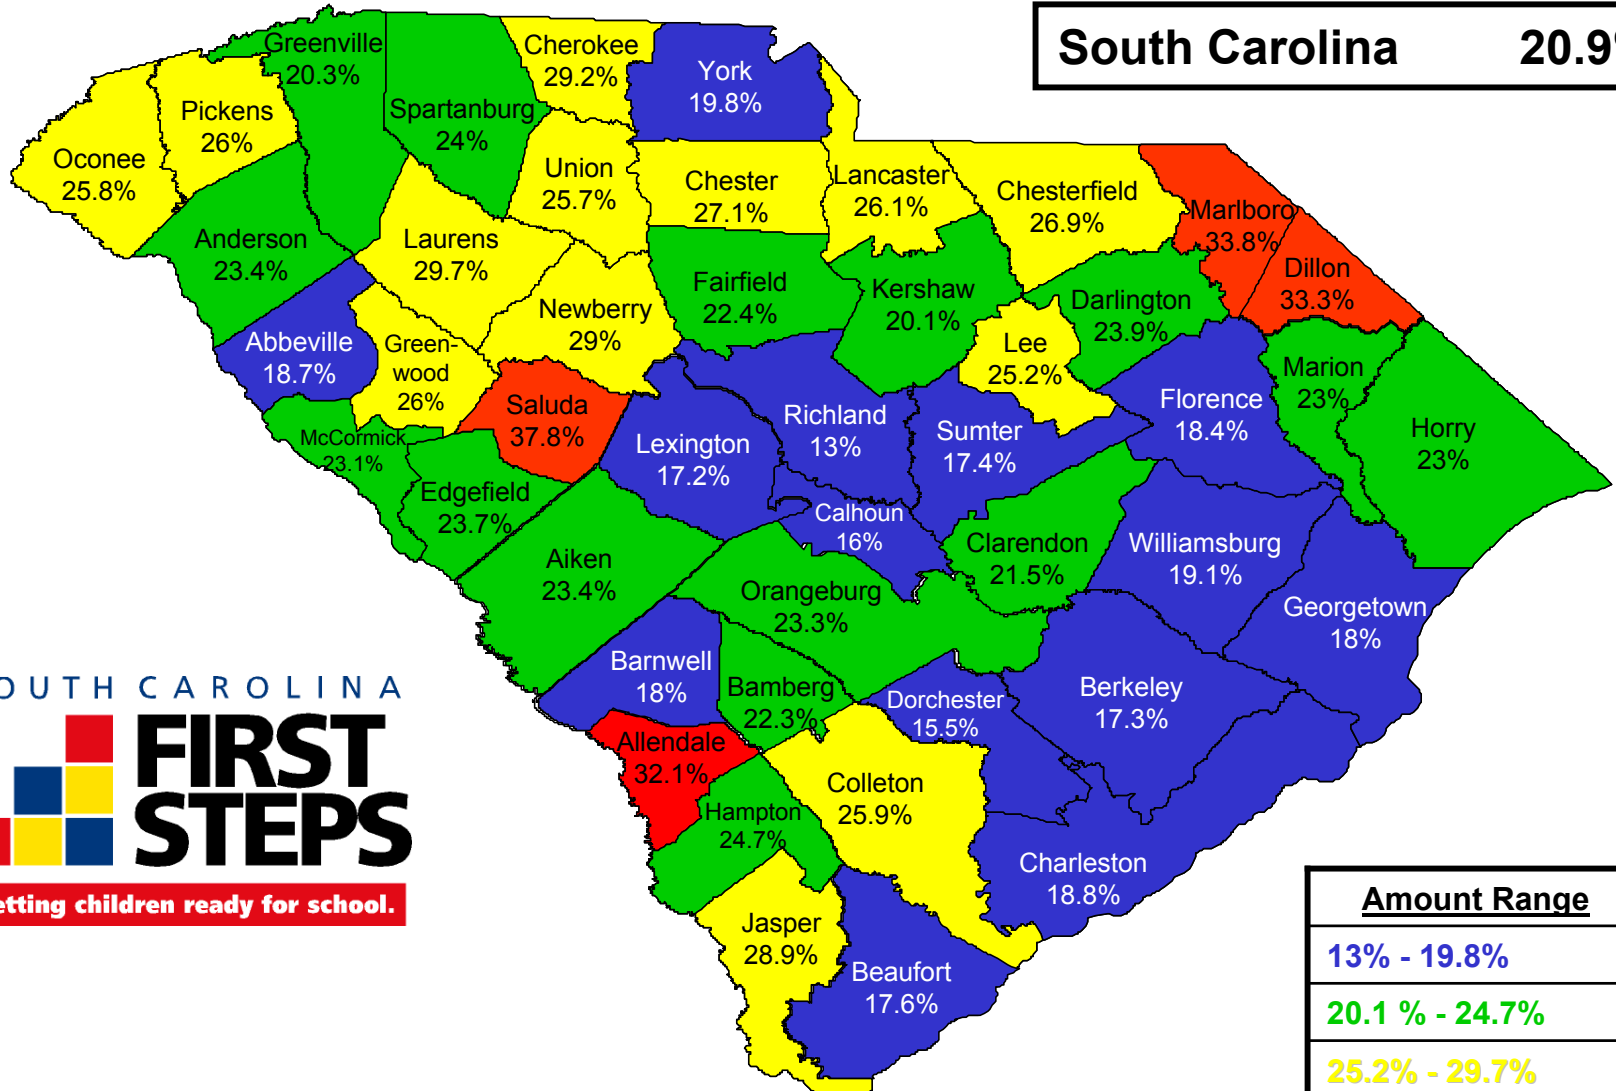

Percentage of South Carolina Births to Moms with Less than a High School Education

South Carolina 20.9%

Amount Range
13% - 19.8%
20.1% - 24.7%
25.2% - 29.7%
32.1%+

SOURCE: SC Budget and Control Board, 2003