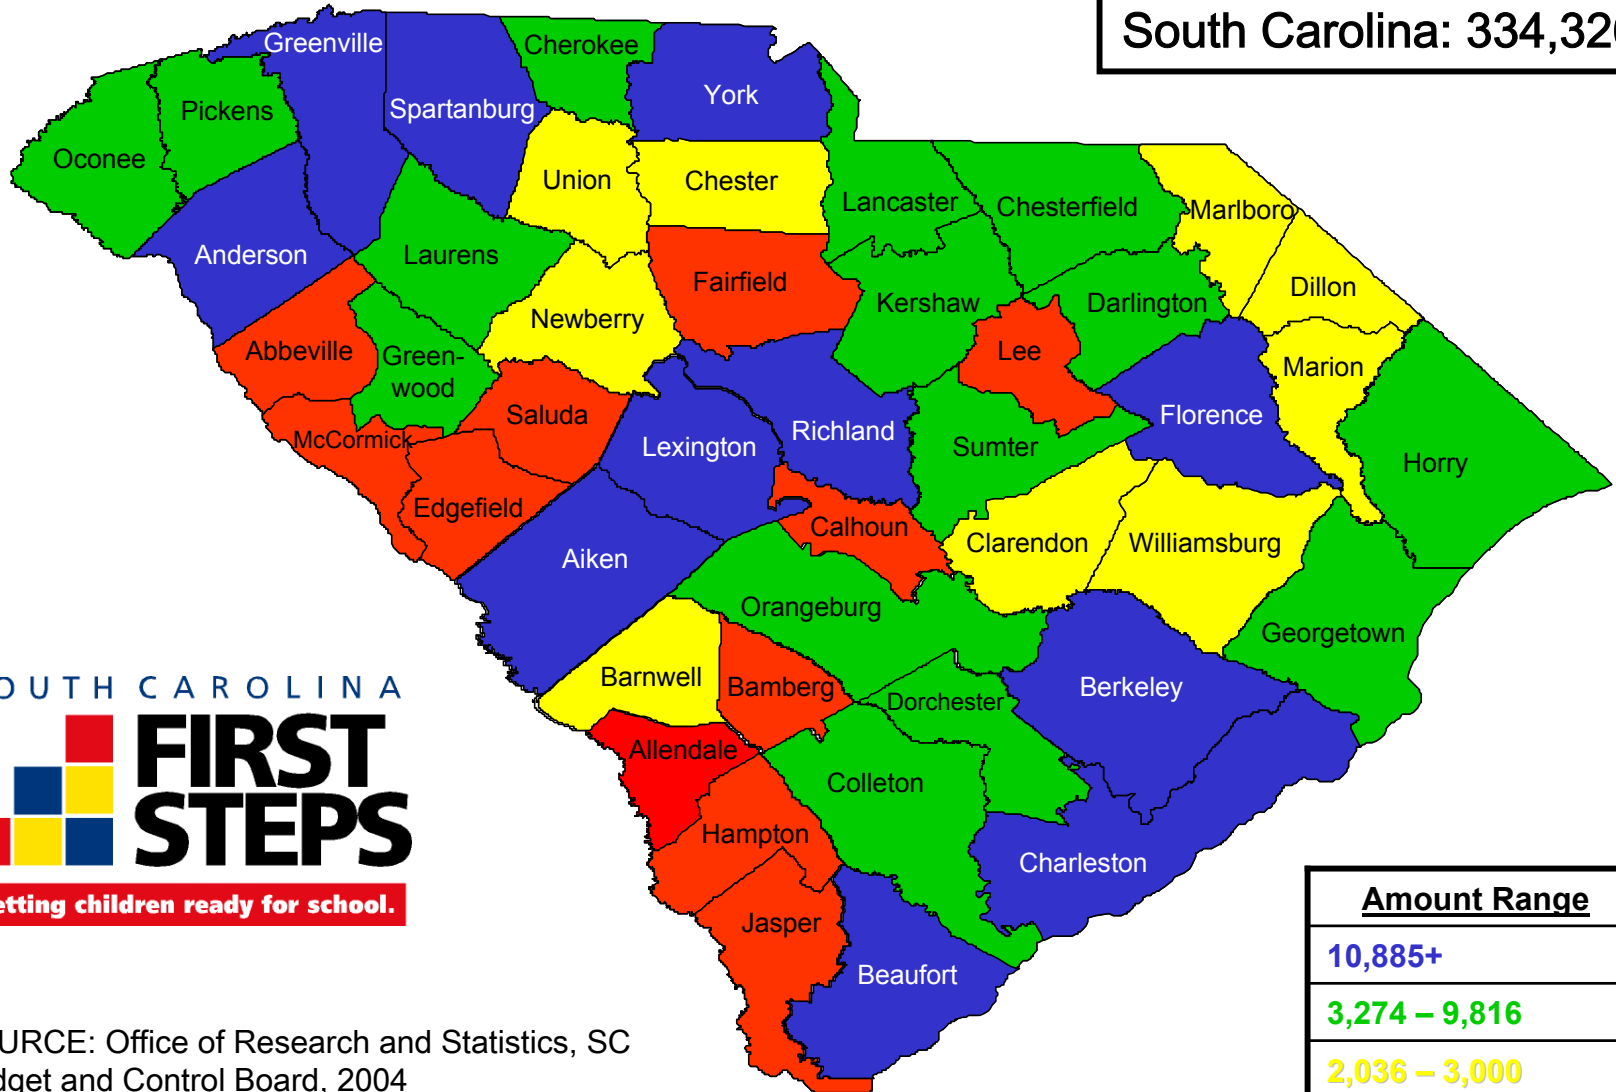

Population of South Carolina Children Under 6

South Carolina: 334,326

SOURCE: Office of Research and Statistics, SC Budget and Control Board, 2004

Amount Range
10,885+
3,274 - 9,816
2,036 - 3,000
507 - 1,982