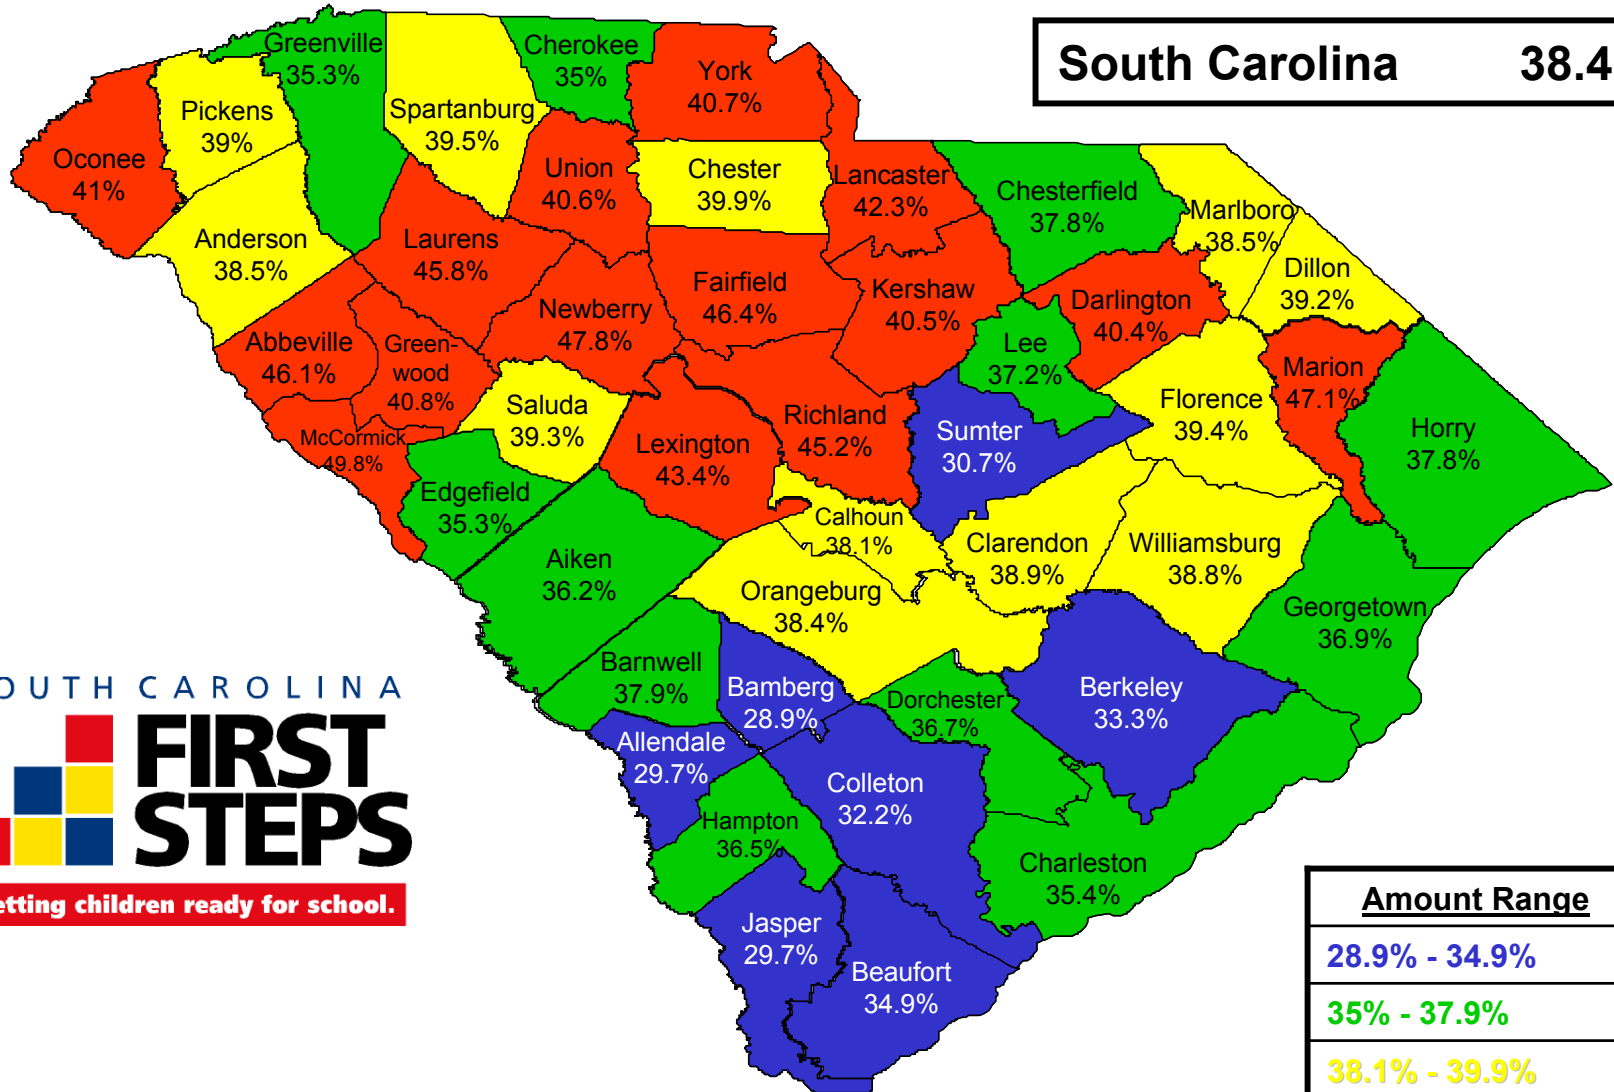

Percentage of Both Parents Working 35+ Hours/Week in South Carolina

South Carolina 38.4%

Amount Range
28.9% - 34.9%
35% - 37.9%
38.1% - 39.9%
40.4% - 49.8%

SOURCE: US Census 2000